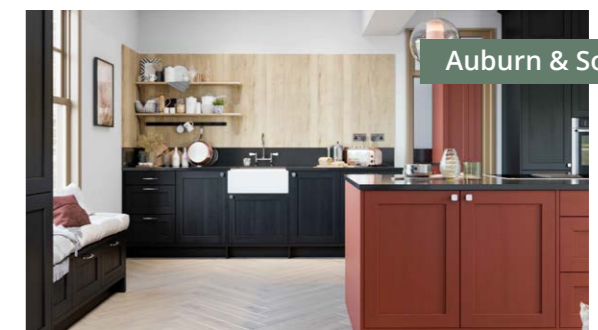

Skirting Plinth Skiffers

Page 14

Door Jointing Plates

Page 15

Ainsdale
Light Grey and Indigo

The bold colour on the island is a beautiful contrast to the Light Grey. Curved end posts create a soft look, whilst the wine rack rail is a useful and coordinating addition to the Solutions Natural Oak open shelving.

Ainsdale Collection

Lead Time 3 Weeks

A beautiful slim framed woodgrain effect shaker kitchen available in six desirable finishes. Ainsdale offers a more budget-friendly alternative to a solid timber kitchen, whilst also boasting a range of accessories that allow you to create a beautiful, feature-rich kitchen.

Mantles have working cupboards to store culinary essentials next to your cooker, whilst curved end posts create a softer aesthetic to your furniture.

The simplicity of Ainsdale means that it can be styled equally effectively in a more modern design as in a traditional setting.

Kirkham Forest
A beautiful display unit has been created using 500mm glass dressers sat on top of drawerline base units.

Grained Spruce Green

Trends across our door collections have shown that green is a must-have, overtaking blue kitchens in popularity. Spruce Green is a beautiful rich hue that is absolutely on-trend and will help you bring the outside in at a budget-friendly price point.